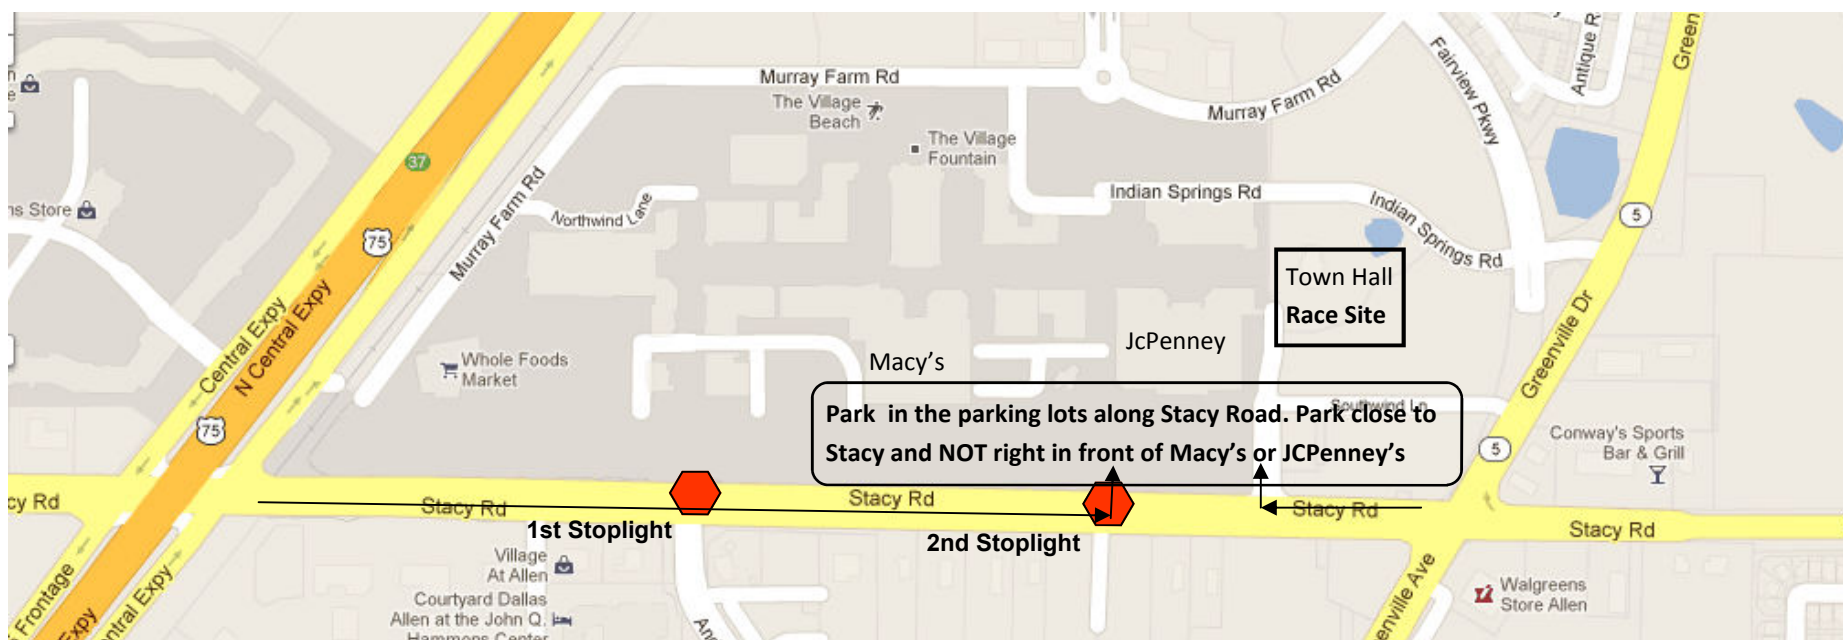

## PARKING

The address for the race site, to plug into your GPS to get to the general vicinity, but more specifically follow the directions and map below:

Fairview Town Hall  
372 Town Pl  
Fairview, TX 75069

**Coming from Hwy 75 (North Central Expressway):** Go east on Stacy Road. Turn left at the 2nd stoplight

**Coming from westbound Stacy Road or from Greenville Dr (Hwy 5):** Take Stacy Road heading west past Greenville. Turn right at the first turn after Greenville intersection (by the water tower).

## To Help You Navigate Between

- Hotels,
- Race Site, and
- Childcare

### Race Site:

Fairview Town Hall  
372 Town Pl  
Fairview, TX 75069